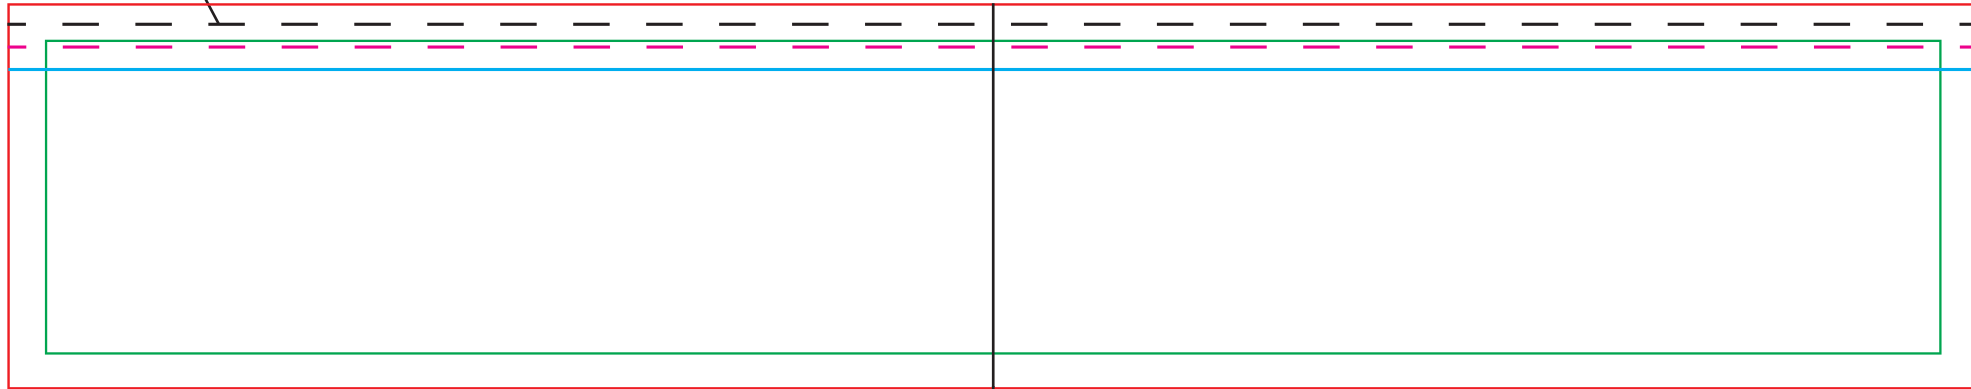

## Vissually Stunning Plastic or Paper cup.

### Common art layouts.

This is the cup rim line.

Center Line

**Live Area:** ALL critical text or images must be within the green outline. 9.87x1.64

- If there is a lid on the cup;

P2 Lid: Keep critical text or images below the cyan line.

All Other Lids: Keep critical text or images below the magenta line.

**Total Print Area:** The red outline. For art with a full bleed, art must extend out to the red outline. 10.26x2.01