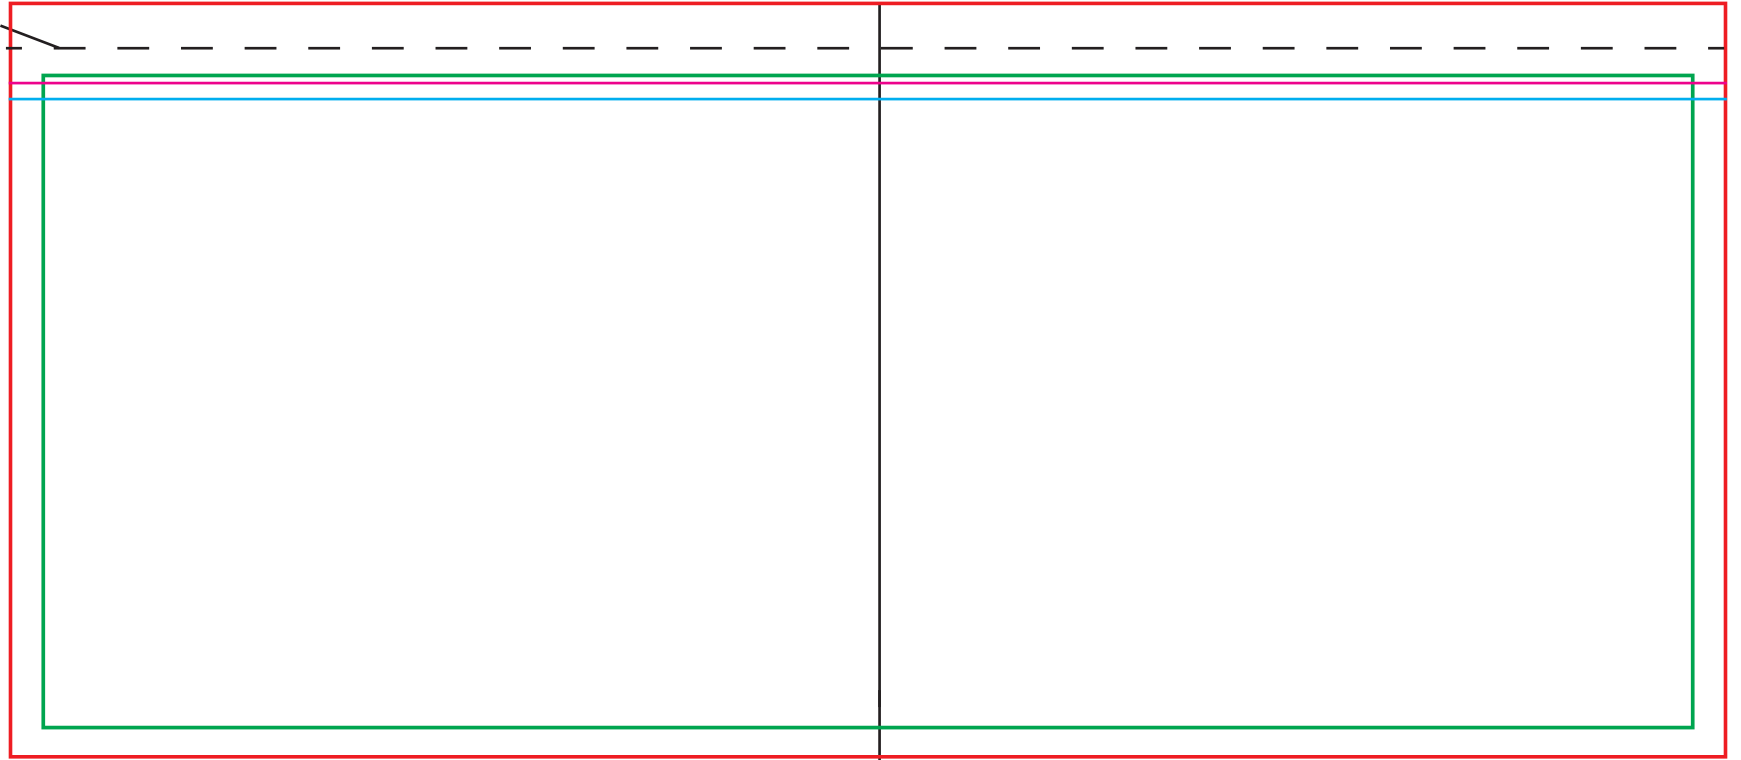

Art Template for White/Paper R7 Visually Stunning Paper cup.

Live Area: ALL critical text or images must be within the green outline. 8.6x3.4
- If there is a lid on the cup;
P2 Lid: Keep critical text or images below the cyan line.
All Other Lids: Keep critical text or images below the magenta line.
Total Print Area: The red outline. For art with a full bleed, art must extend out to the red outline. 8.95x3.94

This is the cup rim line.

Common art layouts.

Center Line