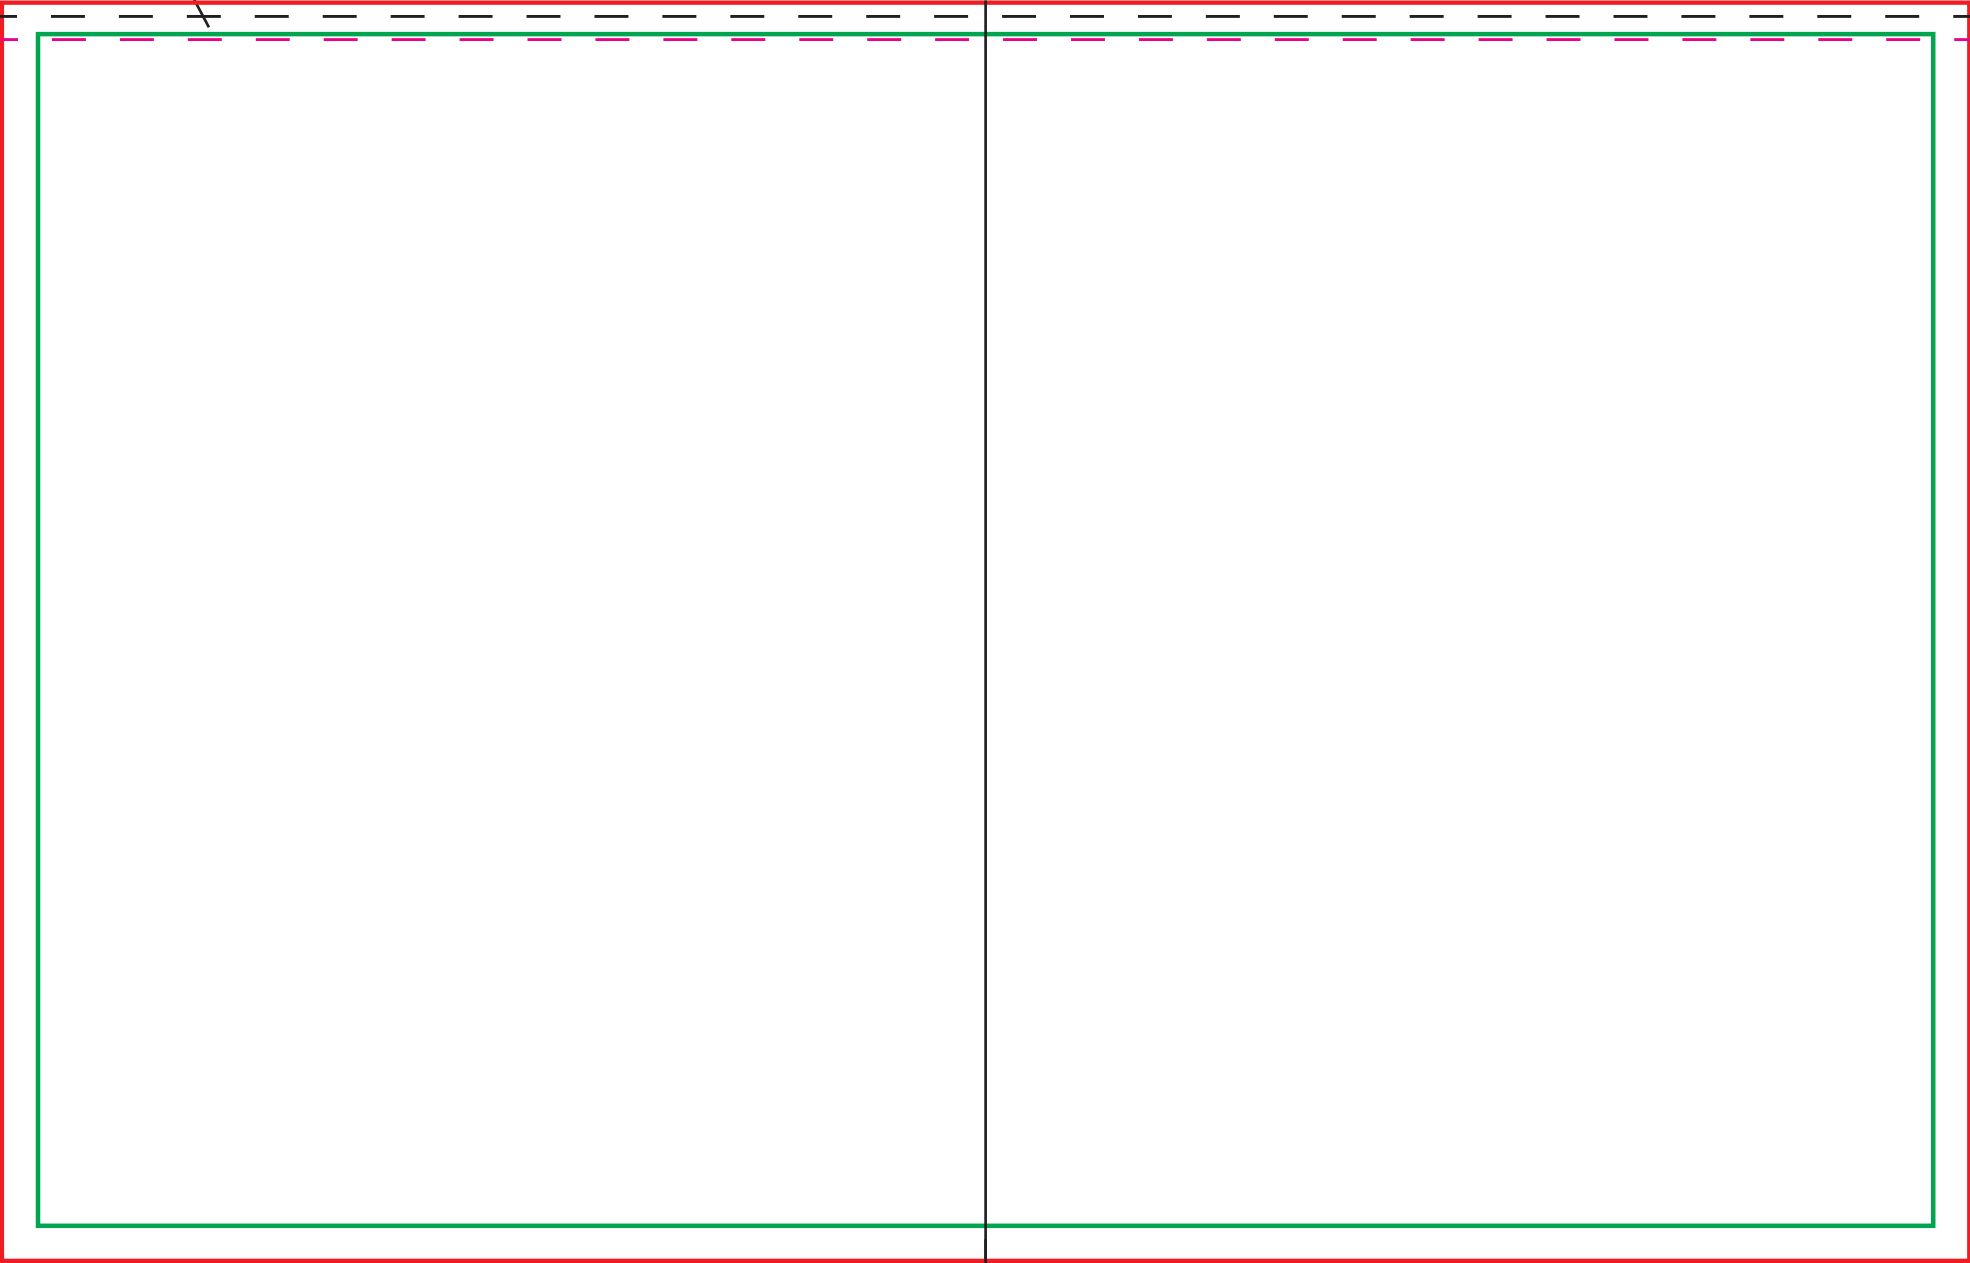

Art Template for White/Paper 44

Visually Stunning Plastic or Paper cup.

Live Area: ALL critical text or images must be within the green outline. 9.89x6.22
- If there is a lid on the cup;
All Other Lids: Keep critical text or images below the magenta line.
Total Print Area: The red outline. For art with a full bleed, art must extend out to the red outline. 10.26x6.57

This is the cup rim line.

Common art layouts.

Center Line