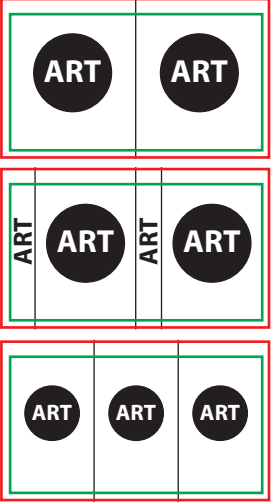

Art Template for White/Paper 44

Visually Stunning Plastic or Paper cup.

Live Area: ALL critical text or images must be within the green outline. 9.89x6.22
- If there is a lid on the cup;
All Other Lids: Keep critical text or images below the magenta line.
Total Print Area: The red outline. For art with a full bleed, art must extend out to the red outline. 10.26x6.57

This is the cup rim line.

Common art layouts.

Center Line