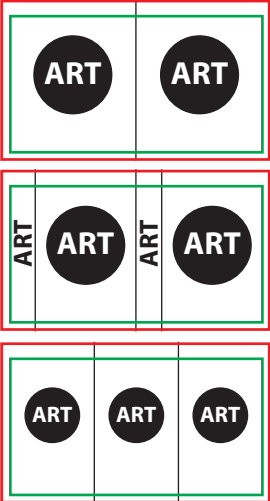

Art Template for White/Paper 32

Visually Stunning Plastic or Paper cup.

Live Area: ALL critical text or images must be within the green outline. 7.9x5.33
- If there is a lid on the cup;
Lids: Keep critical text or images below the magenta line.
Total Print Area: The red outline. For art with a full bleed, art must extend out to the red outline. 8.29x5.69

This is the cup rim line.

Common art layouts.

Center Line