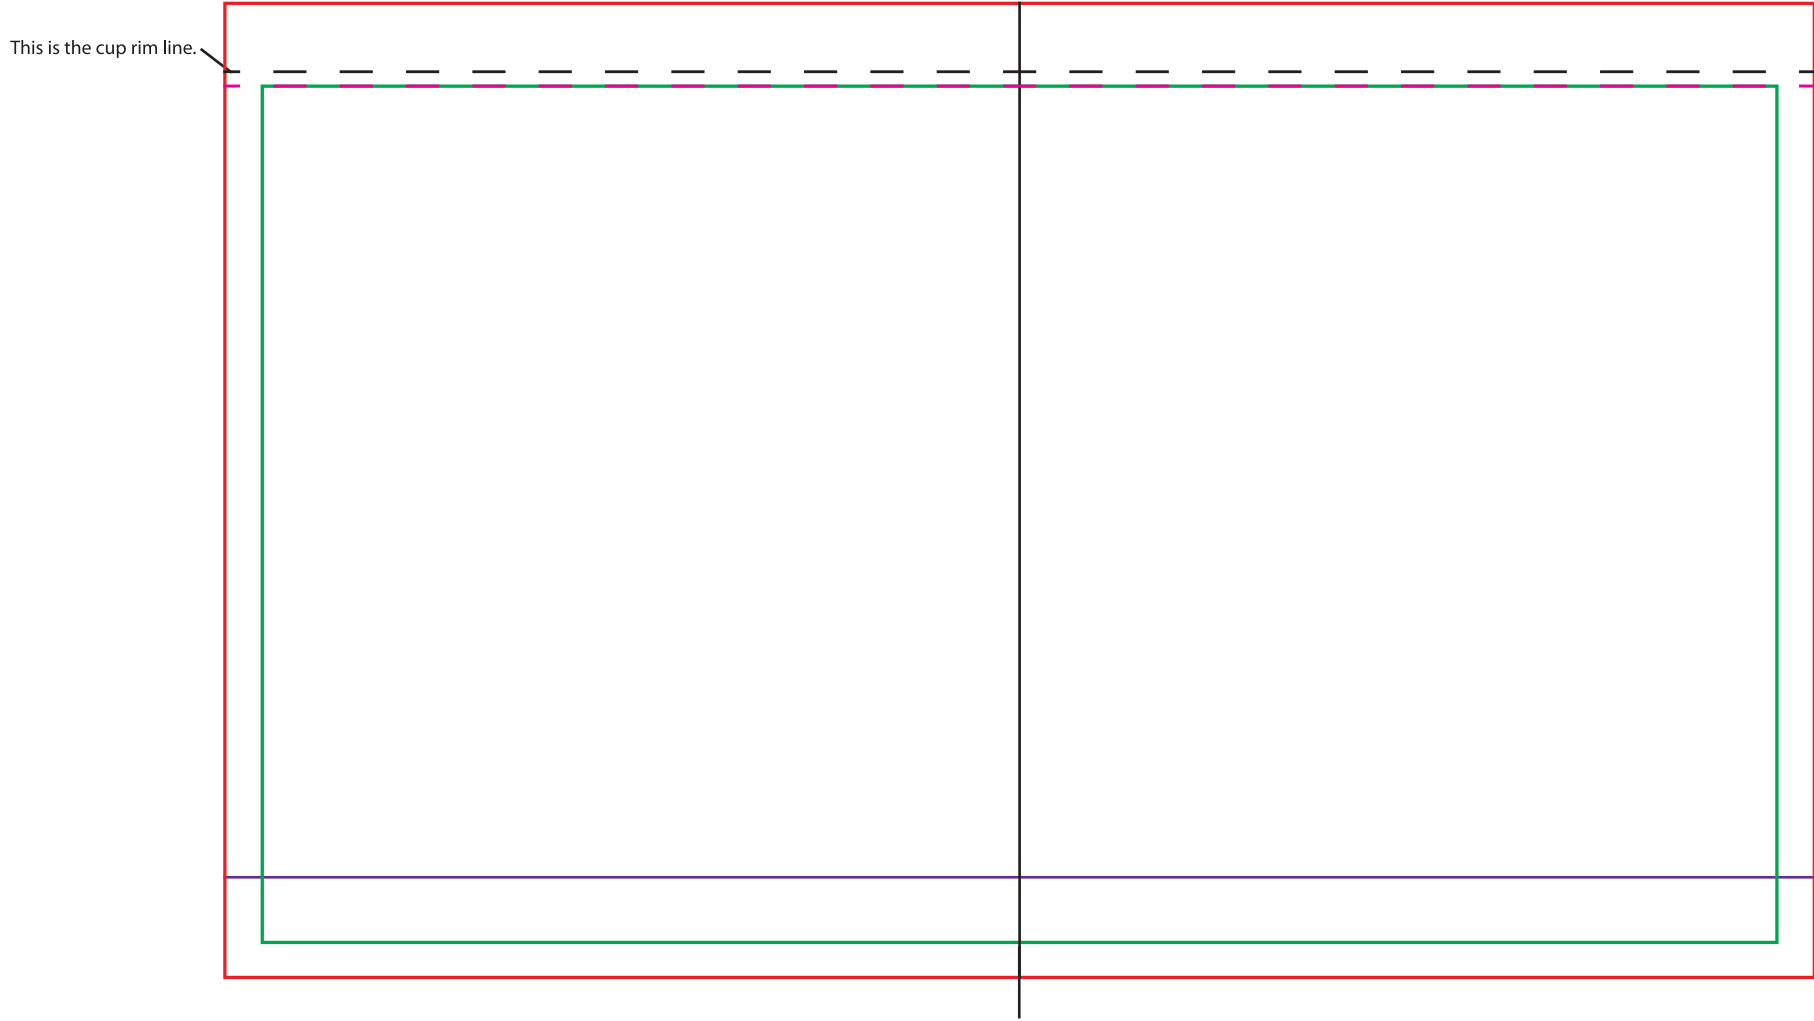

# Art Template for Clear 24 Visually Stunning Plastic cup.

**Live Area:** ALL critical text or images must be within the green outline. 7.9x4.48  
- If there is a lid on the cup;  
All Other Lids: Keep critical text or images below the magenta line.  
**White Plate:** All art below the purple line must have solid white behind it.  
**Total Print Area:** The red outline. For art with a full bleed, art must extend out to the red outline. 8.29x5.09

### Common art layouts.

Center Line