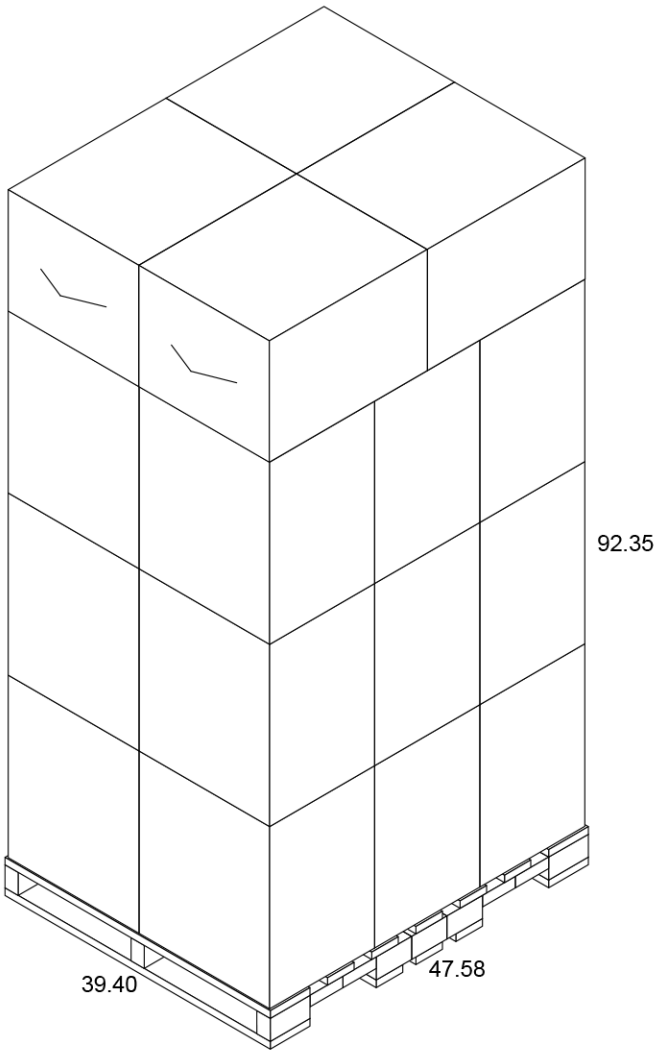

Pallet for MNR6 (Matte)

16oz Pint-R6 VANISH® Plastic-FREE Paper Cntr