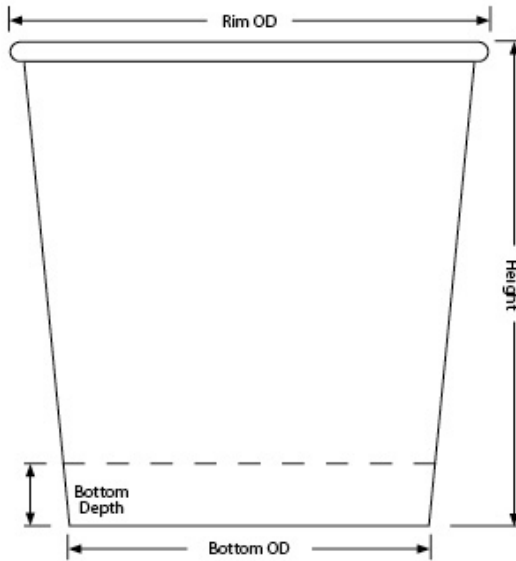

# MNR6 Pint 16oz Container (R6)

16oz Pint-R6 VANISH® Plastic-FREE Paper Cntr

---

**Capacity:** 16.10oz / 476.00ml

---

**Material:** 16.9pt VANISH® Plastic-FREE, Compostable, Recyclable Paper SFI PEFC Certified

---

**Minimum:** 1,000 pieces

---

**Height:** 3.885" ±.015

---

**Rim Height:** 0.150" ±.010

---

**Rim OD:** 3.839" ±.010

---

**Bottom OD:** 2.889" ±.010

---

**Bottom Depth:** 0.400" ±.010

---

**Shipping:** FOB NV

---

Pint 16oz Container (R6) available in [Double-Poly Paper](#) [Single-Poly Paper](#) [Plastic-Free Paper](#)

### Clear U-Dome Lid

- Clear, thermo-formed
- Container fits in lid
- Case: 1,000 - 12 lbs