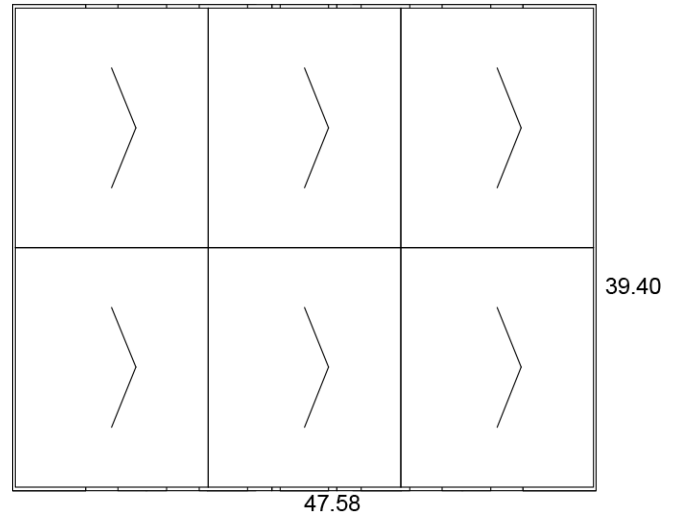

Pallet for MNR6 (Matte)

16oz Pint-R6 VANISH® Plastic-FREE Paper Cntr