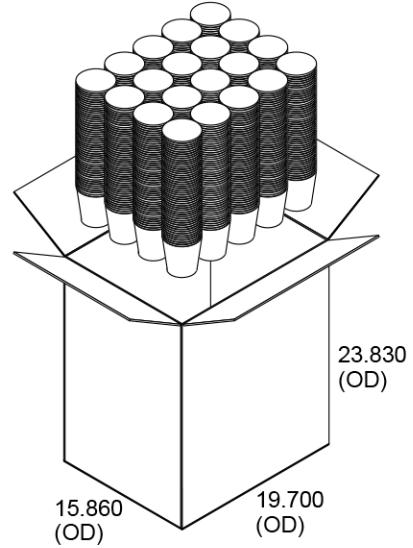

Pallet for MNR6 (Matte)

16oz Pint-R6 VANISH® Plastic-FREE Paper Cntr