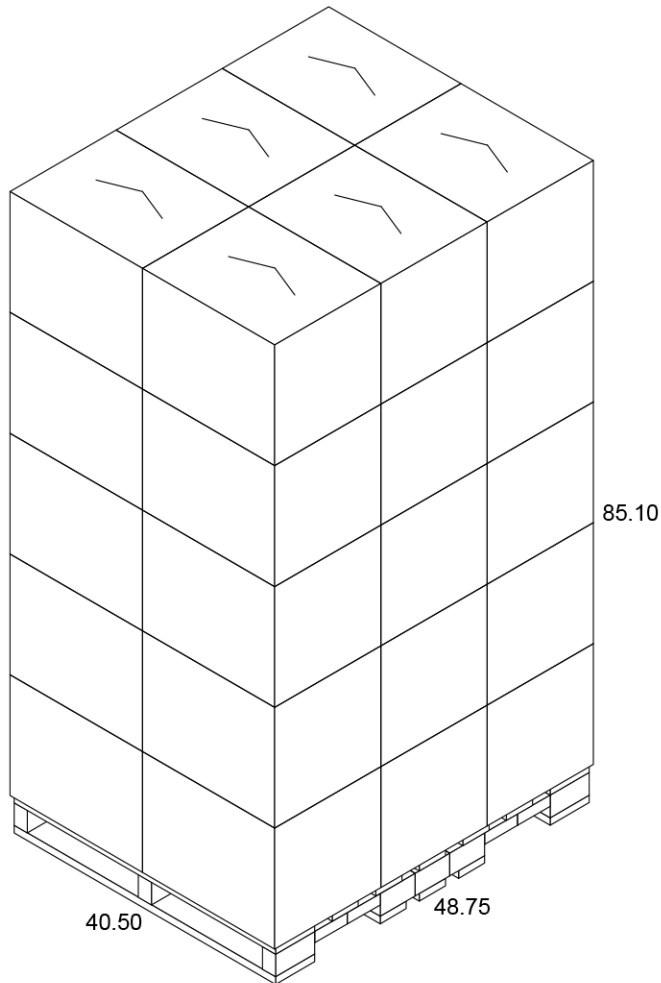

Pallet for H9T6

16oz T6 Recycled Paper Container-Single Poly