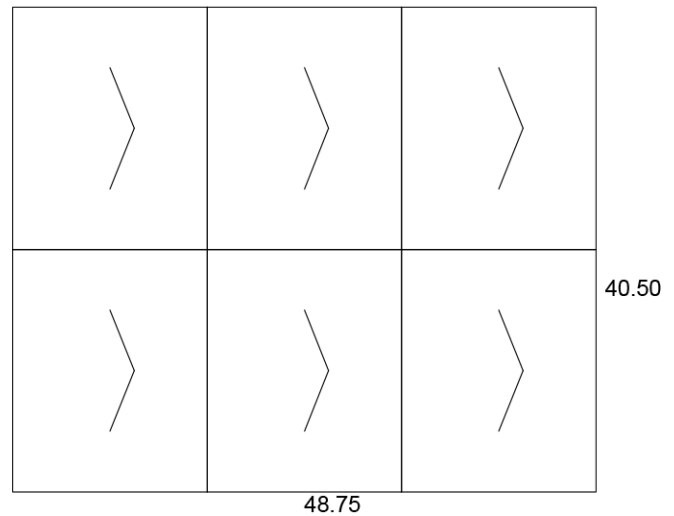

Pallet for H9T6

16oz T6 Recycled Paper Container-Single Poly