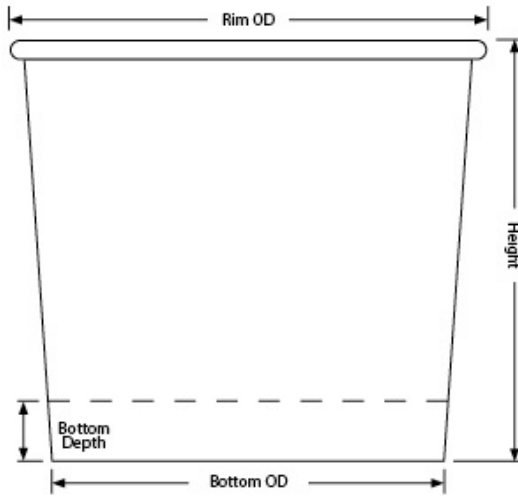

# H9T6 Short 16oz Container (T6)

16oz T6 Recycled Paper Container-Single Poly

---

**Capacity:** 16.25oz / 481.00ml

---

**Material:** 18pt Recycled Paper, Poly 1-side, 35% Post-Consumer Recycled Fiber, FSC SFI PEFC Certified

---

**Minimum:** 2,000 pieces

---

**Height:** 3.518"  $\pm$ .015

---

**Rim Height:** 0.150"  $\pm$ .010

---

**Rim OD:** 3.982"  $\pm$ .010

---

**Bottom OD:** 3.282"  $\pm$ .010

---

**Bottom Depth:** 0.500"  $\pm$ .010

---

**Shipping:** FOB NV

---

Short 16oz Container (T6) available in [Double-Poly Paper](#) [Single-Poly Paper](#) [Plastic-Free Paper](#) [Clear Plastic](#) [White Plastic](#)