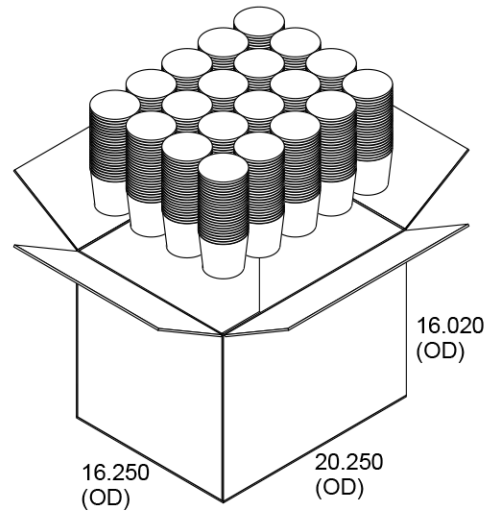

Pallet for H9T6

16oz T6 Recycled Paper Container-Single Poly