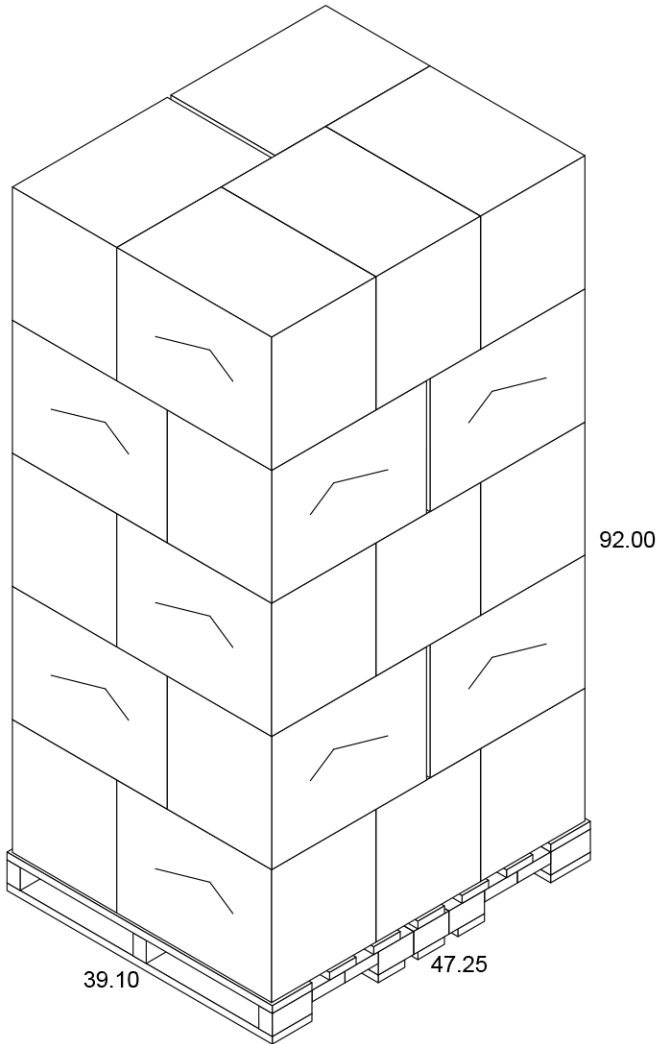

Pallet for F232

32oz Reusable, Recyclable Cup - Clear

Pallet View