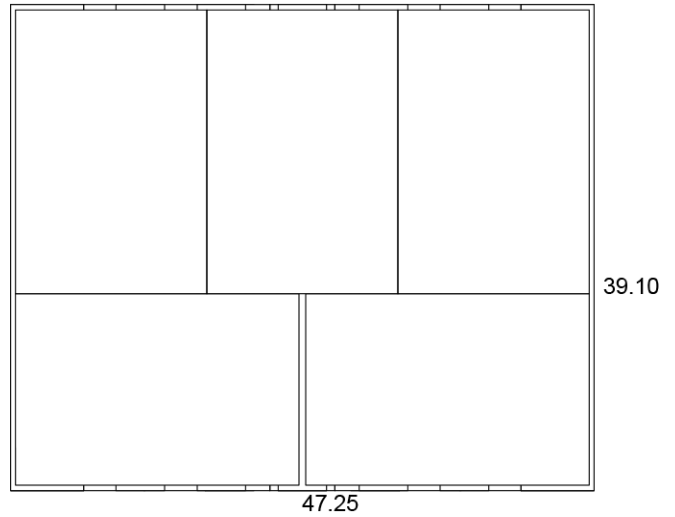

Pallet for F232

32oz Reusable, Recyclable Cup - Clear

Pallet View

Top View