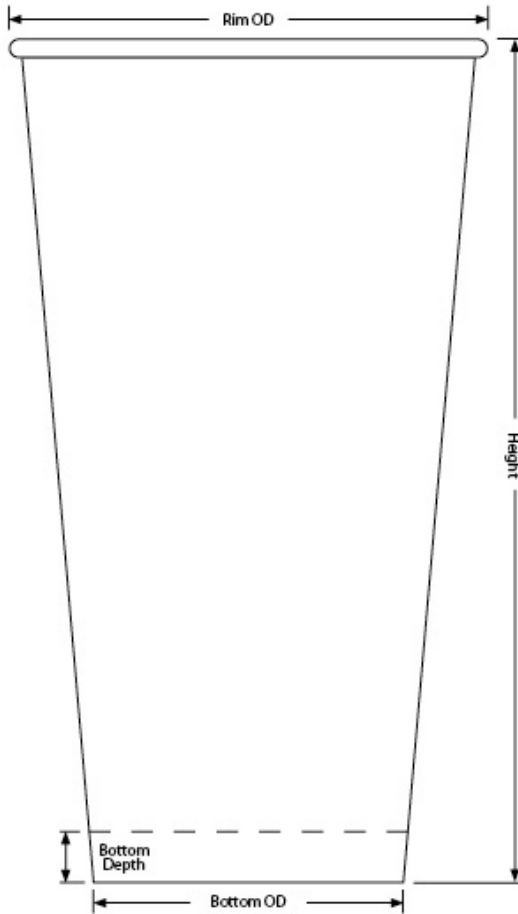

# F232 32oz Drink Cup (32)

32oz Reusable, Recyclable Cup - Clear

---

**Capacity:** 32.56oz / 963.00ml

---

**Material:** 19mil Recyclable Clear Polypropylene

---

**Minimum:** 5,000 pieces

---

**Height:** 7.269"  $\pm$ .015

---

**Rim Height:** 0.170"  $\pm$ .010

---

**Rim OD:** 4.124"  $\pm$ .010

---

**Bottom OD:** 2.665"  $\pm$ .010

---

**Bottom Depth:** 0.414"  $\pm$ .010

---

**Shipping:** FOB NV

---

32oz Drink Cup (32) available in [Double-Poly Paper](#)  
[Plastic-Free Paper](#) [Clear Plastic](#)

---

## F232 Standard Case Pack Configuration

Box Dimensions: 23.35"x15.75"x17.80"

Box Volume: 3.79 Cubic Feet

Box Weight: 31 lbs

Box Content: 500 Pieces

Pallet Dimensions: 40.00"x48.00"x94"

Pallet Weight: 820 lbs