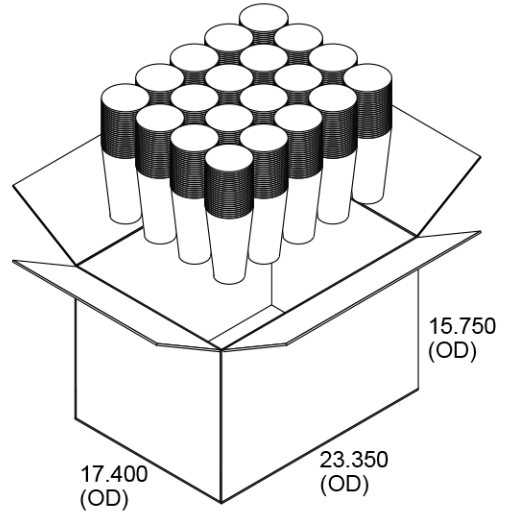

Pallet for F232

32oz Reusable, Recyclable Cup - Clear

Pallet View