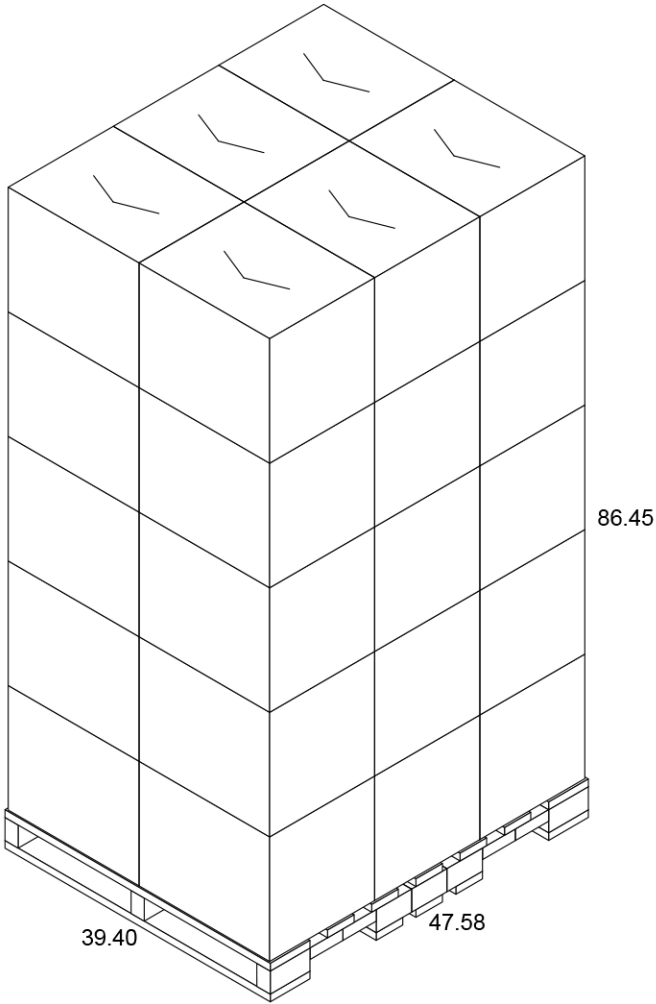

Pallet for F222

22oz Reusable Cup, Recyclable - Clear

Pallet View