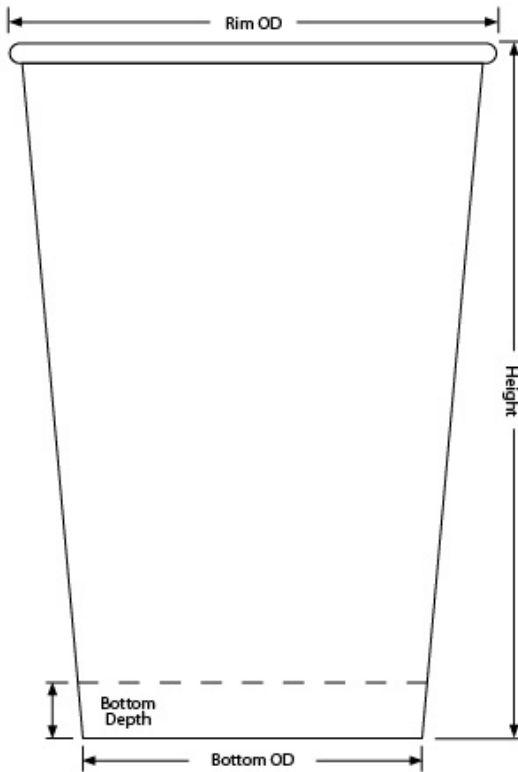

# F222 22oz Drink Cup (22)

22oz Reusable Cup, Recyclable - Clear

---

**Capacity:** 22.60oz / 668.00ml

---

**Material:** 19mil Recyclable Clear Polypropylene

---

**Minimum:** 5,000 pieces

---

**Height:** 5.612"  $\pm$ .015

---

**Rim Height:** 0.170"  $\pm$ .010

---

**Rim OD:** 3.839"  $\pm$ .010

---

**Bottom OD:** 2.665"  $\pm$ .010

---

**Bottom Depth:** 0.414"  $\pm$ .010

---

**Shipping:** FOB NV

---

22oz Drink Cup (22) available in [Double-Poly Paper](#)  
[Plastic-Free Paper](#) [Clear Plastic](#)

---

## F222 Standard Case Pack Configuration

Box Dimensions: 19.70"x15.86"x16.29"

Box Volume: 2.95 Cubic Feet

Box Weight: 25 lbs

Box Content: 500 Pieces

Pallet Dimensions: 40.00"x48.00"x86"

Pallet Weight: 795 lbs