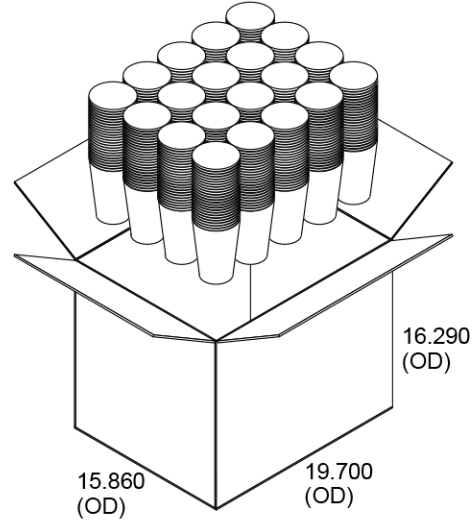

Pallet for F222

22oz Reusable Cup, Recyclable - Clear

Pallet View