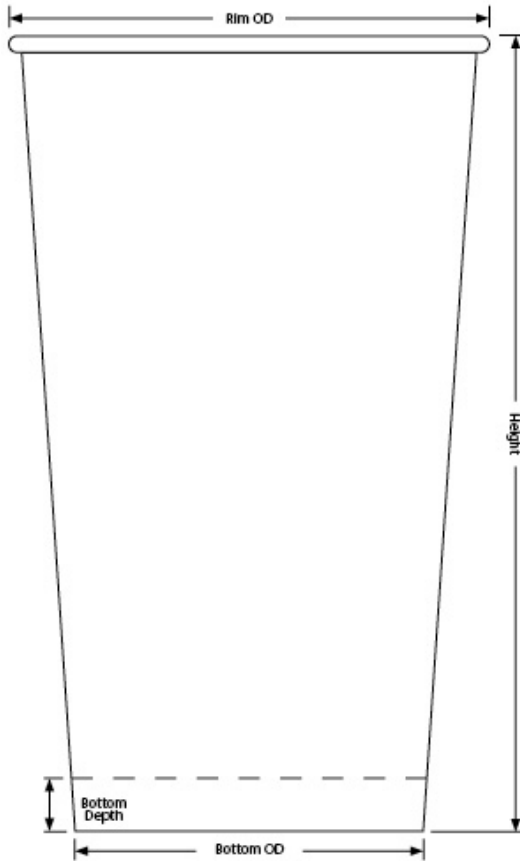

C944 44oz Drink Cup (44)

44oz Recycled Paper COLD Cup

Capacity: 43.79oz / 1295.0ml

Material: 17.5pt Recycled Paper, Poly 2-sides, 35% Sustana
Envirolife Post-Consumer Recycled Fiber, FSC SFI
PEFC Certified

Minimum: 2,000 pieces

Height: 7.480" \pm .015

Rim Height: 0.150" \pm .010

Rim OD: 4.525" \pm .010

Bottom OD: 3.282" \pm .010

Bottom Depth: 0.500" \pm .010

Shipping: FOB NV Made in the USA

44oz Drink Cup (44) available in [Cold Paper](#) [Clear Plastic](#)

C944 Standard Case Pack Configuration

Box Dimensions: 23.15"x9.56"x19.95"

Box Volume: 2.56 Cubic Feet

Box Weight: 19 lbs

Box Content: 250 Pieces

Pallet Dimensions: 40"x48"x94"

Pallet Weight: 729 lbs

Pallet Content: 9,000 Pieces / 36 Boxes

Clear Single-Use Lid

- Clear, thermo-formed
- With & without straw slot
- Case: 1,000 - 10 lbs

Clear U-Dome Lid

- Clear, thermo-formed
- Container fits in lid
- Case: 1,000 - 16 lbs

Deli/Soup Lid

- Black/white thermo-formed
- Vented lid
- Case: 1,000 - 12 lbs