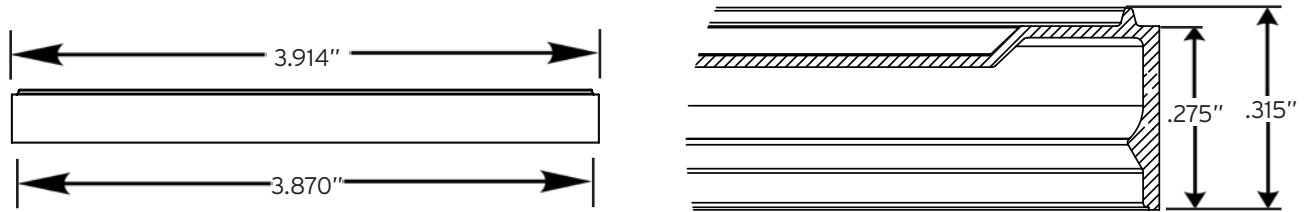

# 24oz Reusable Basic

RK24N (Black No Hole), RW24N (White No Hole)  
 RK24S (Black w/Hole), RW24S (White w/Hole)

Top View

Side View

## 24oz Reusable Basic Specifications

Outer Diameter (Inches)	3.914
Inner Diameter (Inches)	3.870
Lid Height (Inches)	0.275
Lid Height Including Lip (Inches)	0.315

±0.010