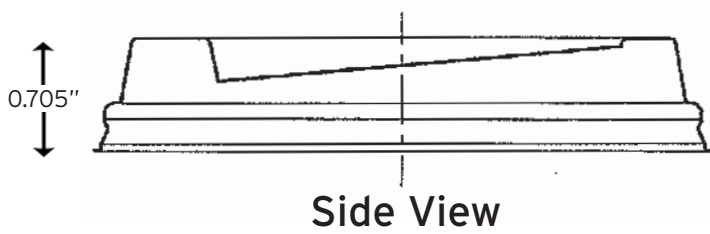

12oz Coffee Cup Lid

BC12 (Black), WC12 (White)

12oz Coffee Cup Lid Specifications

Theoretical Trim Diameter (Inches)	3.615
Theoretical Contour I.D. (Inches)	3.487
Theoretical Restriction I.D. (Inches)	3.453
Theoretical Lid Height (Inches)	0.705