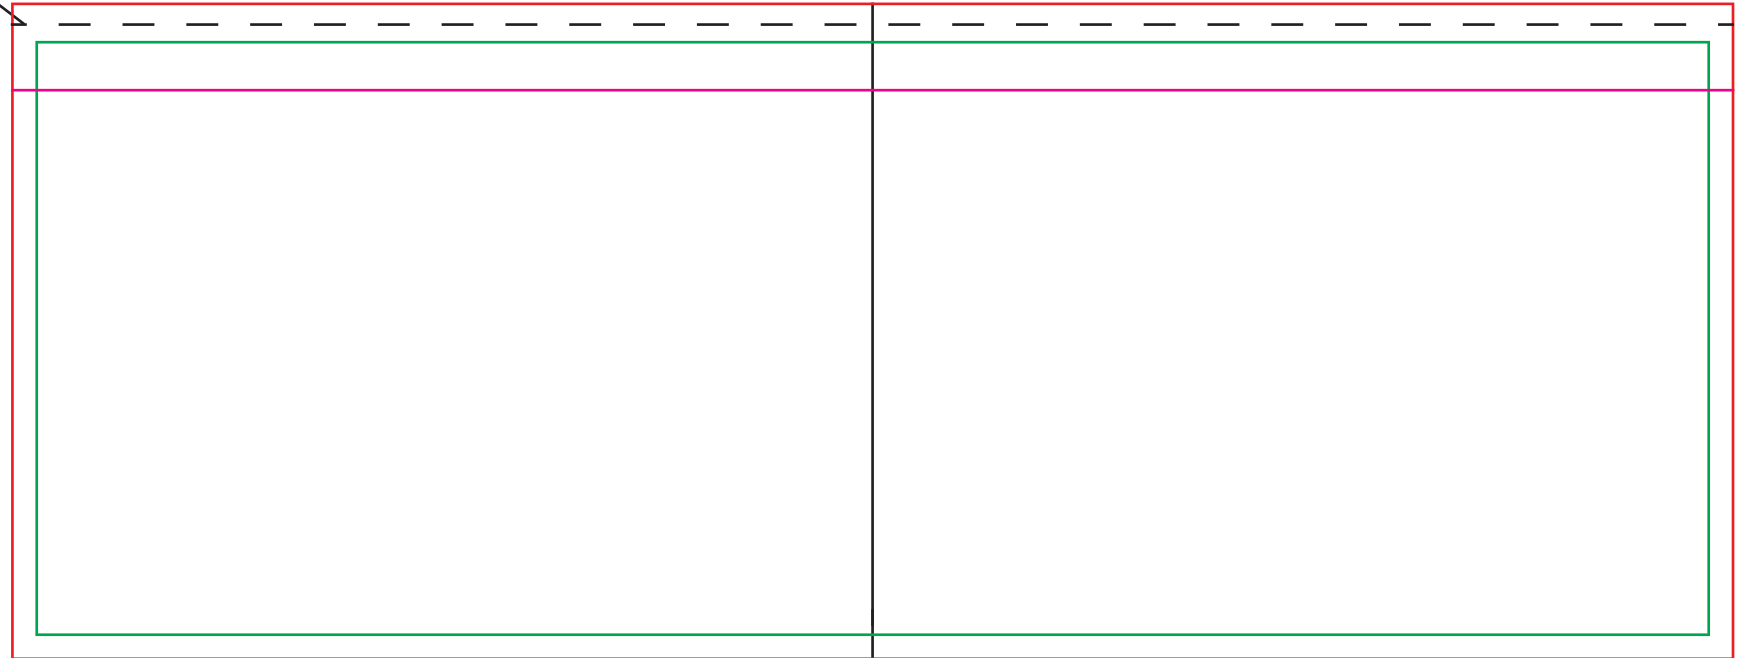

Art Template for White/Paper R6

Visually Stunning Plastic or Paper cup.

Live Area: ALL critical text or images must be within the green outline. 8.7x3.09

- If there is a lid on the cup;

All Lids: Keep critical text or images below the magenta line.

Total Print Area: The red outline. For art with a full bleed, art must extend out to the red outline. 8.97x3.42

This is the cup rim line.

Common art layouts.

Center Line