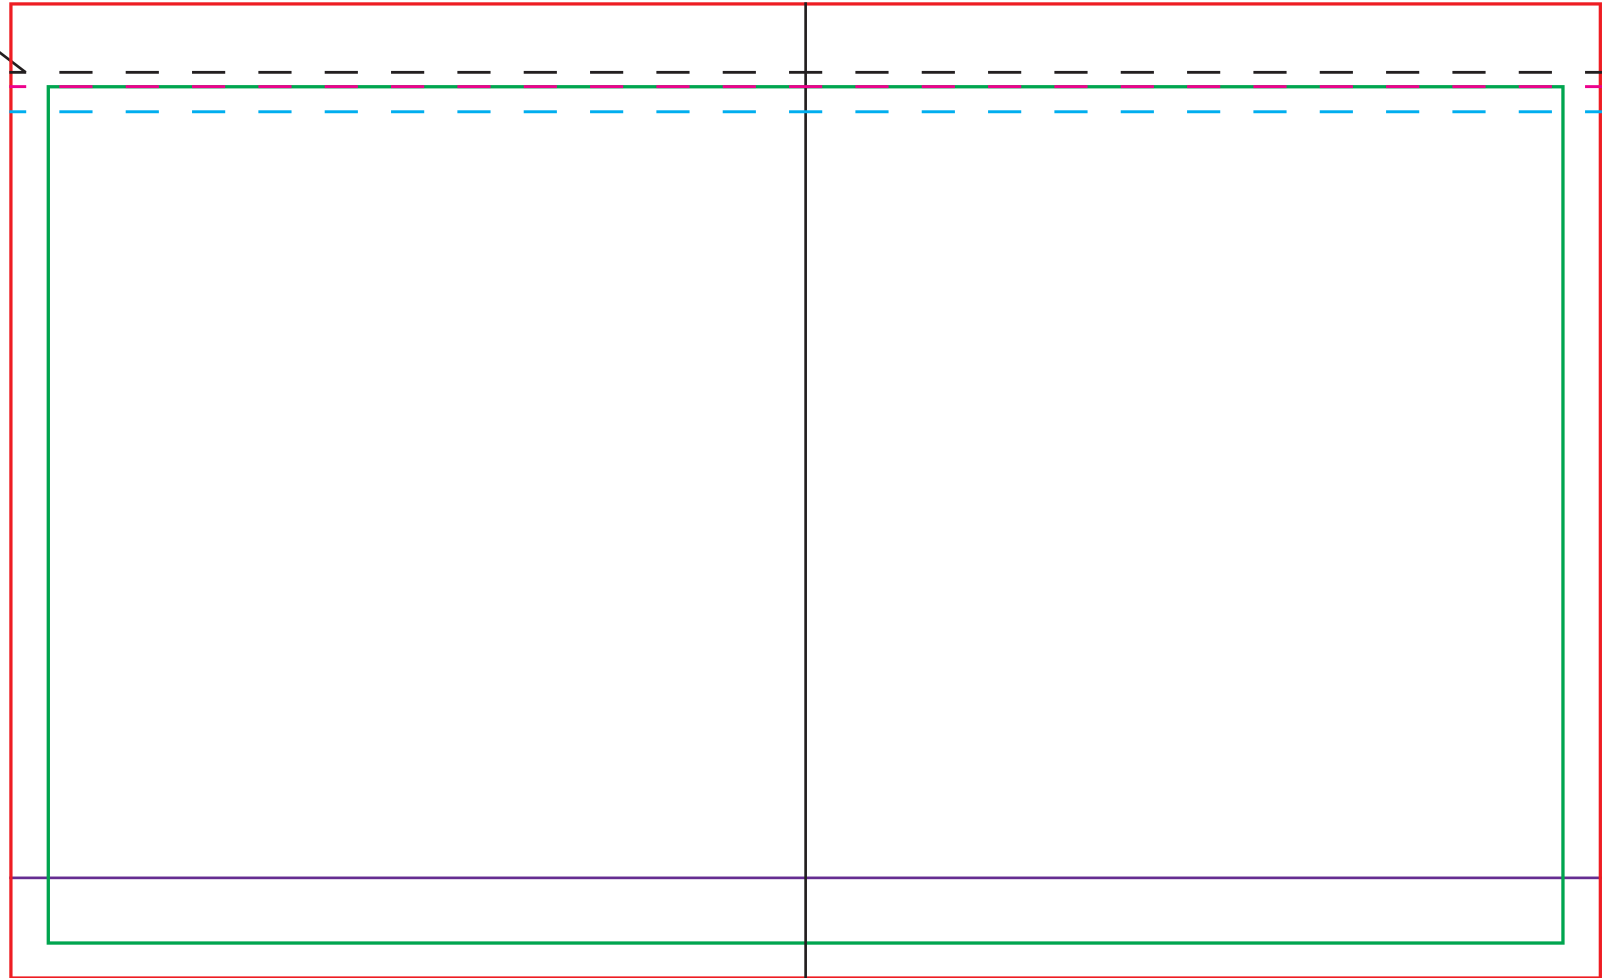

# Art Template for Clear 22 Visually Stunning Plastic cup.

**Live Area:** ALL critical text or images must be within the green outline. 7.9x4.48  
- If there is a lid on the cup;

All Other Lids: Keep critical text or images below the magenta line.

**White Plate:** All art below the purple line must have solid white behind it.

**Total Print Area:** The red outline. For art with a full bleed, art must extend out to the red outline. 8.29x5.09

## Common art layouts.

This is the cup rim line.

Center Line