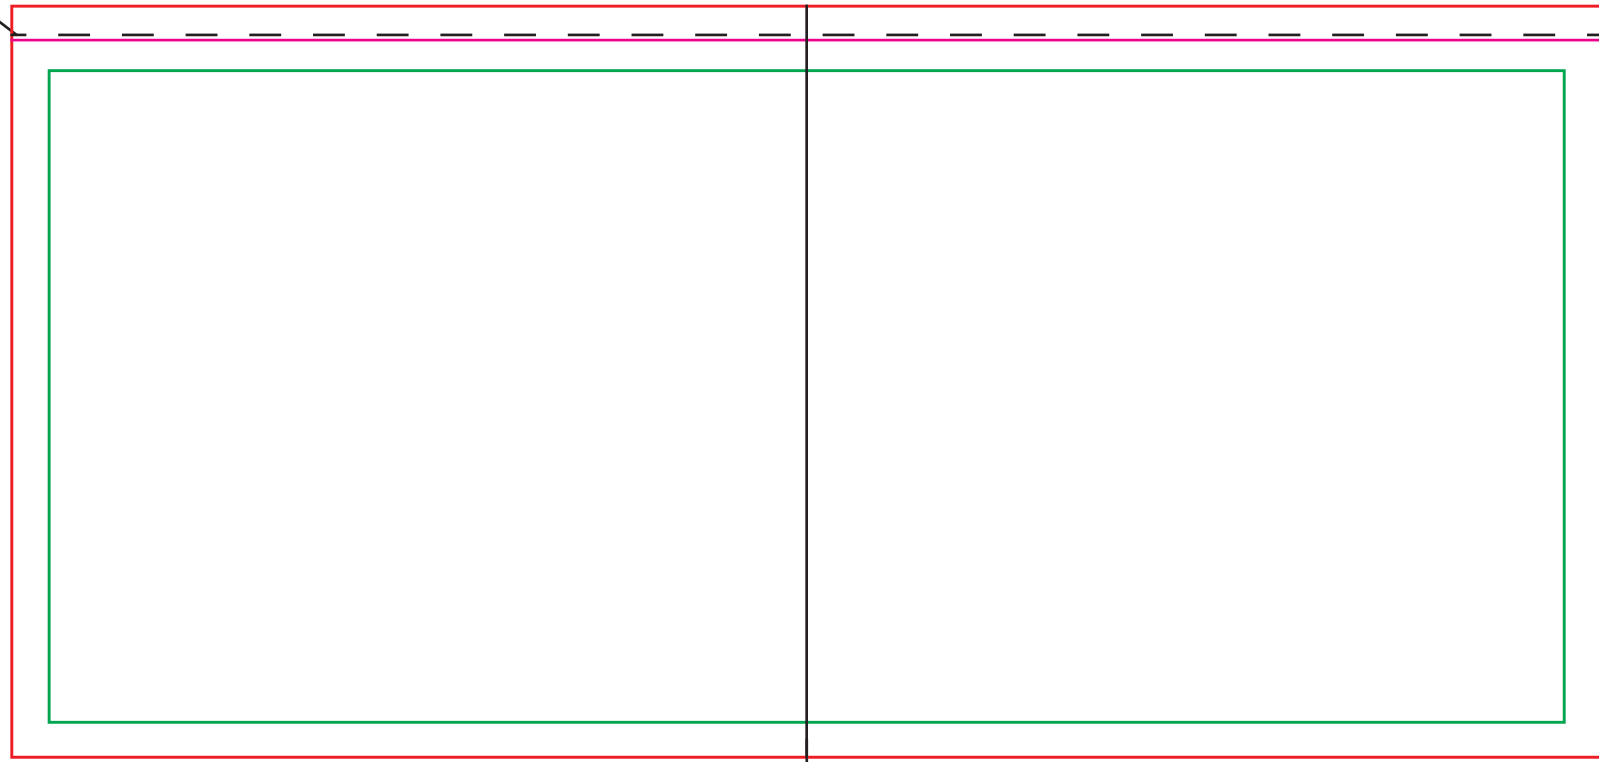

Art Template for White/Paper 17

Visually Stunning Plastic or Paper cup.

Live Area: ALL critical text or images must be within the green outline. 7.9x3.4
- If there is a lid on the cup;
All Other Lids: Keep critical text or images below the magenta line.
Total Print Area: The red outline. For art with a full bleed, art must extend out to the red outline. 8.29x3.92

Common art layouts.

This is the cup rim line.

Center Line