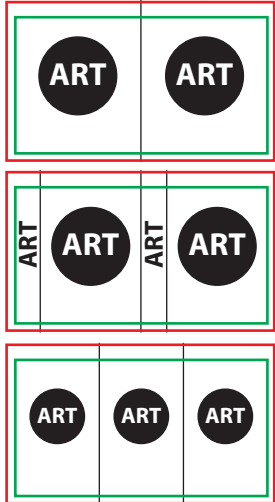

Art Template for White/Paper 17

Visually Stunning Plastic or Paper cup.

Live Area: ALL critical text or images must be within the green outline. 7.9x3.4
- If there is a lid on the cup;
All Other Lids: Keep critical text or images below the magenta line.
Total Print Area: The red outline. For art with a full bleed, art must extend out to the red outline. 8.29x3.92

Common art layouts.

This is the cup rim line.

Center Line