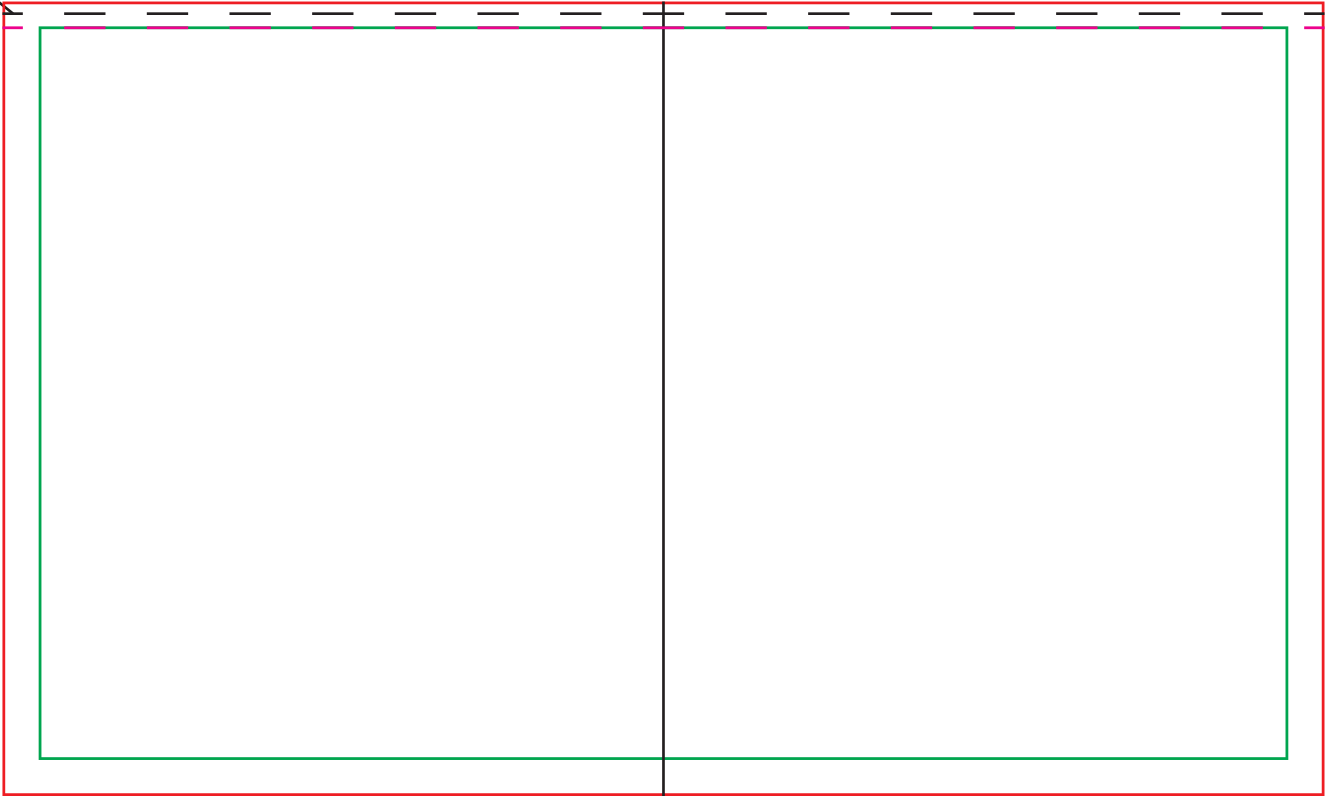

## Visually Stunning Plastic or Paper cup.

**Live Area:** ALL critical text or images must be within the green outline. 6.5x3.81  
- If there is a lid on the cup.

All Other Lids: Keep critical text or images below the magenta line.

**Total Print Area:** The red outline. For art with a full bleed, art must extend out to the red outline. 6.88x4.13

This is the cup rim line.

### Common art layouts.

Center Line