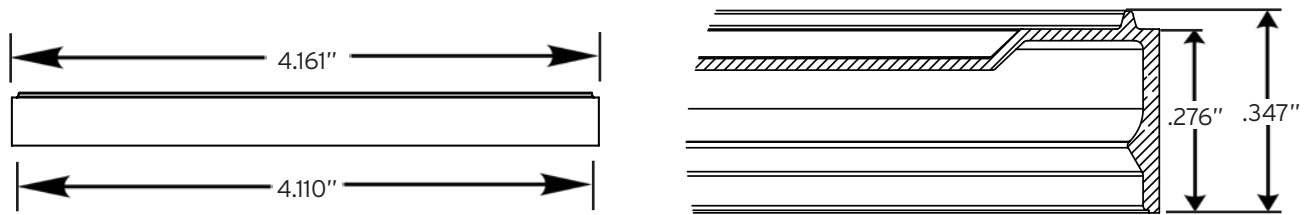

# 32oz Reusable Basic

RK32N (Black No Hole), RW32N (White No Hole)  
 RK32S (Black w/Hole), RW32S (White w/Hole)

Top View

Side View

## 32oz Reusable Basic Specifications

Outer Diameter (Inches)	4.161
Inner Diameter (Inches)	4.110
Lid Height (Inches)	0.276
Lid Height Including Lip (Inches)	0.347

±0.010