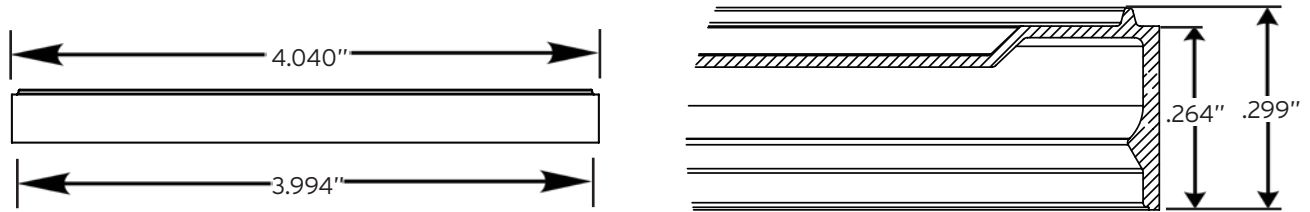

T6 Reusable Basic

RKT6N (Black No Hole), RWT6N (White No Hole)

Top View

Side View

T6 Reusable Basic Specifications

Outer Diameter (Inches)	4.040
Inner Diameter (Inches)	3.994
Lid Height (Inches)	0.264
Lid Height Including Lip (Inches)	0.299