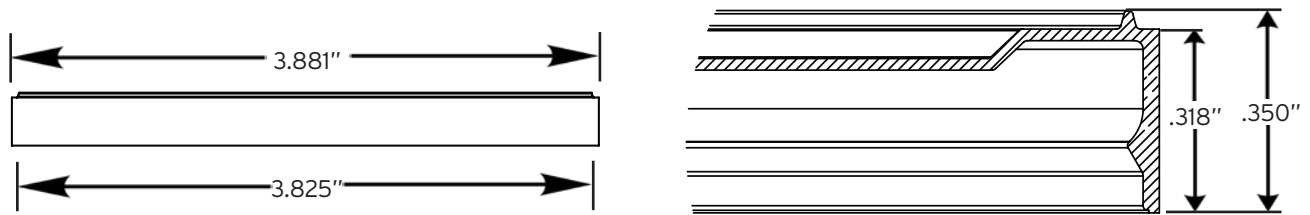

# R6 Reusable Basic

RKR6N (Black No Hole), RWR6N (White No Hole)

Top View

Side View

## R6 Reusable Basic Specifications

Outer Diameter (Inches)	3.881
Inner Diameter (Inches)	3.825
Lid Height (Inches)	0.318
Lid Height Including Lip (Inches)	0.350

±0.010