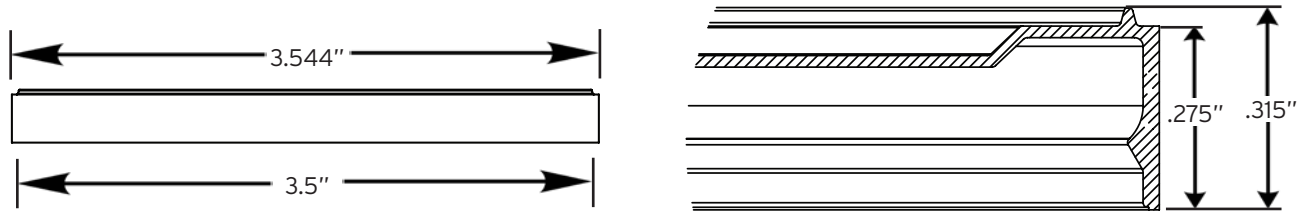

12oz Reusable Basic

RK12S (Black w/Hole), RW12S (White w/Hole)

Top View

Side View

12oz Reusable Basic Specifications

Outer Diameter (Inches)	3.544
Inner Diameter (Inches)	3.500
Lid Height (Inches)	0.275
Lid Height Including Lip (Inches)	0.315