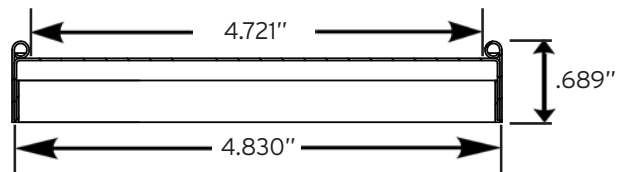

# P23Q 32oz P2 Snap-Fit®

Top View

Side View

## 3Q P2 Snap-Fit® Paper Lid Specifications

Outer Diameter (Inches)	4.830
Inner Diameter (Inches)	4.721
Lid Height (Inches)	0.689

± 0.012