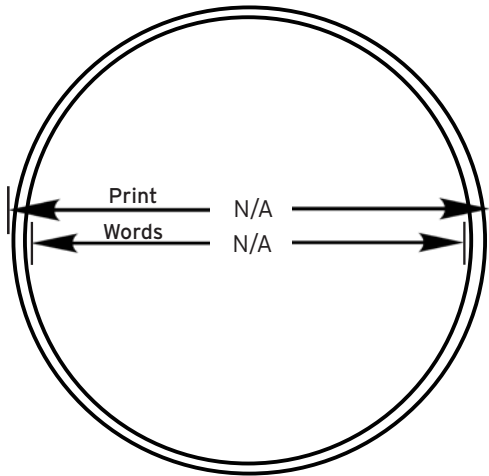

P2T6 16oz P2 Snap-Fit®

Top View

Side View

T6 P2 Snap-Fit® Paper Lid Specifications

Outer Diameter (Inches)	4.0709
Inner Diameter (Inches)	3.962
Lid Height (Inches)	0.650

± 0.0197 /
0.0118