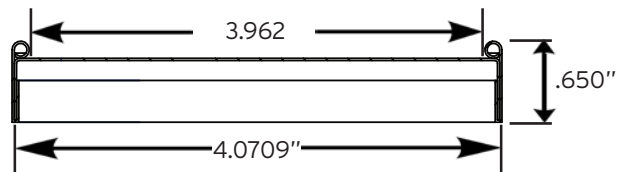

P2T6 16oz P2 Snap-Fit®

Top View

Side View

T6 P2 Snap-Fit® Paper Lid Specifications

Outer Diameter (Inches)	4.0709
Inner Diameter (Inches)	3.962
Lid Height (Inches)	0.650

± 0.0197 /
0.0118