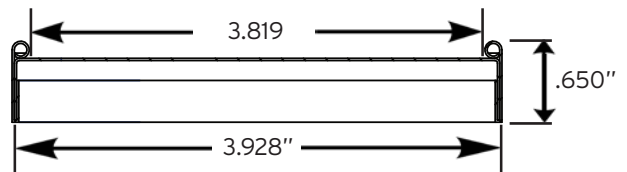

# P2R6 16oz P2 Snap-Fit®

Top View

Side View

## R6 P2 Snap-Fit® Paper Lid Specifications

|                         |       |
|-------------------------|-------|
| Outer Diameter (Inches) | 3.928 |
| Inner Diameter (Inches) | 3.819 |
| Lid Height (Inches)     | 0.650 |
|                         |       |