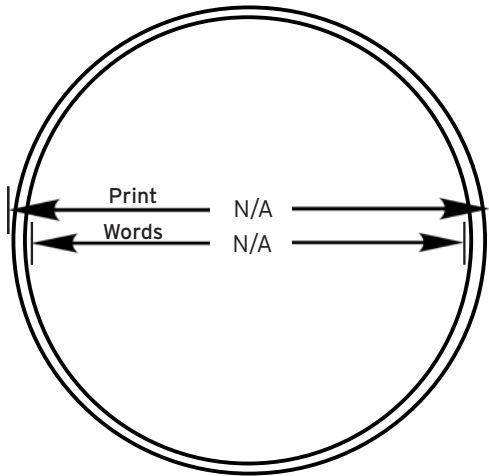

# P2R6 16oz P2 Snap-Fit®

Top View

Side View

## R6 P2 Snap-Fit® Paper Lid Specifications

|                         |       |
|-------------------------|-------|
| Outer Diameter (Inches) | 3.928 |
| Inner Diameter (Inches) | 3.819 |
| Lid Height (Inches)     | 0.650 |
|                         |       |