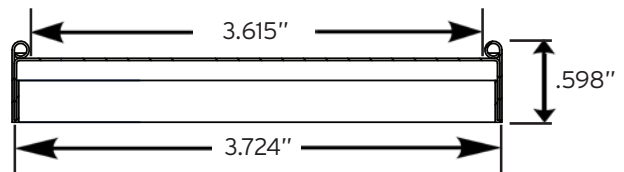

P2U2 12oz P2 Snap-Fit®

Top View

Side View

U2 P2 Snap-Fit® Paper Lid Specifications

Outer Diameter (Inches)	3.724
Inner Diameter (Inches)	3.615
Lid Height (Inches)	0.598

± 0.012