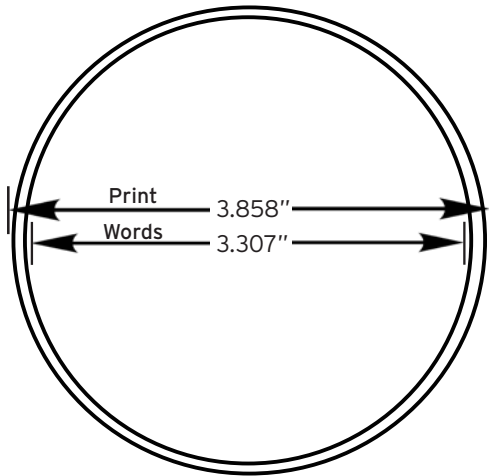

P2U2 12oz P2 Snap-Fit®

Top View

Side View

U2 P2 Snap-Fit® Paper Lid Specifications

Outer Diameter (Inches)	3.724
Inner Diameter (Inches)	3.615
Lid Height (Inches)	0.598

± 0.012