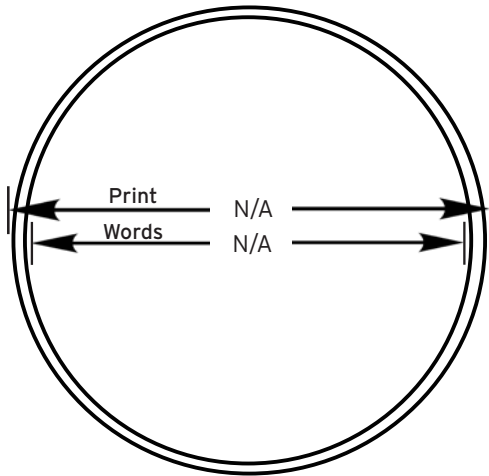

# P2T2 12oz P2 Snap-Fit®

Top View

Side View

## T2 P2 Snap-Fit® Paper Lid Specifications

Outer Diameter (Inches)	3.6079
Inner Diameter (Inches)	3.499
Lid Height (Inches)	0.598

± 0.0197 /  
0.0118