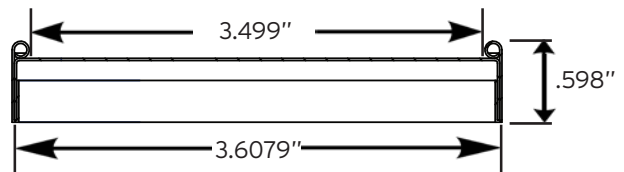

# P2T2 12oz P2 Snap-Fit®

Top View

Side View

## T2 P2 Snap-Fit® Paper Lid Specifications

Outer Diameter (Inches)	3.6079
Inner Diameter (Inches)	3.499
Lid Height (Inches)	0.598

± 0.0197 /  
0.0118