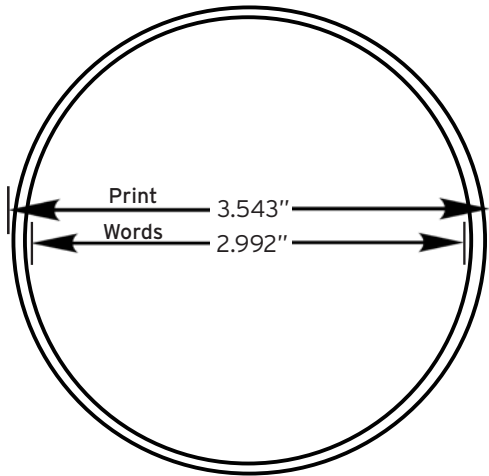

P2T8 8oz P2 Snap-Fit®

Top View

Side View

T8 P2 Snap-Fit® Paper Lid Specifications

Outer Diameter (Inches)	3.4098
Inner Diameter (Inches)	3.301
Lid Height (Inches)	0.559

± 0.0197 /
0.0118