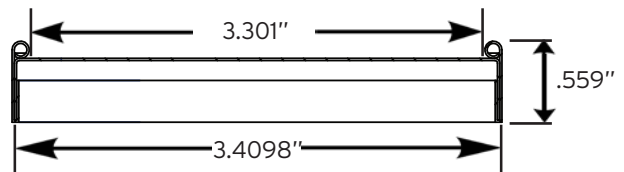

P2T8 8oz P2 Snap-Fit®

Top View

Side View

T8 P2 Snap-Fit® Paper Lid Specifications

Outer Diameter (Inches)	3.4098
Inner Diameter (Inches)	3.301
Lid Height (Inches)	0.559

± 0.0197 /
0.0118